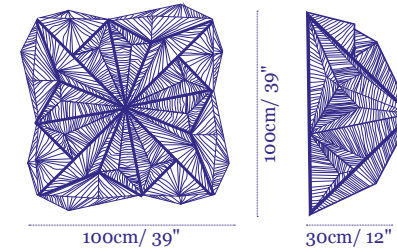

Silk or Polymer coating

Price

€15,777

Zooid 1M

Wall or Ceiling fixture

Silk or Polymer coating

Price

€5,206