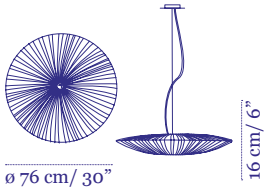

Stand By 76

Pendant