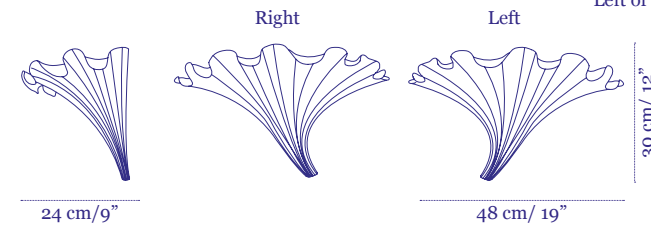

Price €750

Evening Glory 100
Wall Fixture

Price €5,562

Medusa
Wall Fixture

Price €550

Fan
Wall Fixture

Price €450

Left or right options available