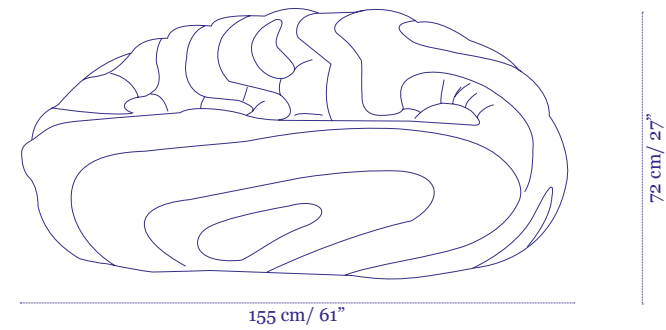

Price €6,499