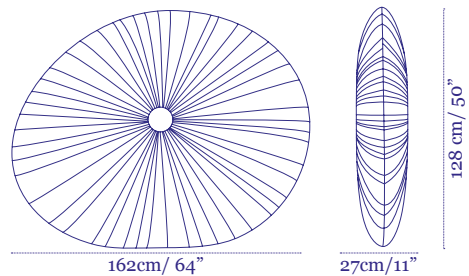

Sahara
Floor Lamp