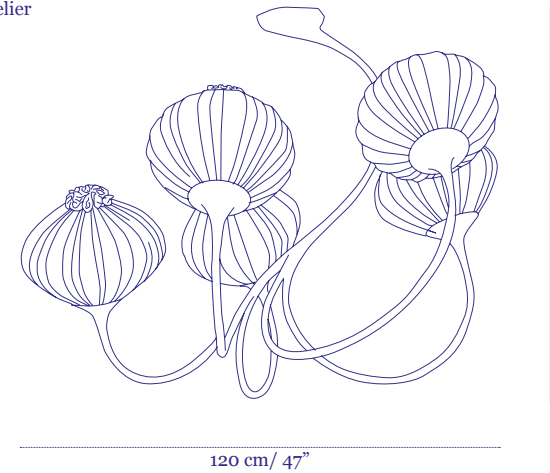

5 Palms

Chandelier

Price €6,200