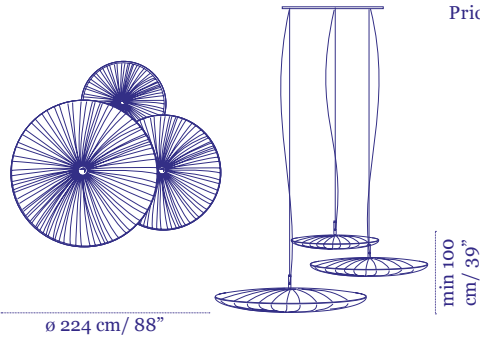

Price €16,800

Stand By Trio

Pendants composition 1

Shades:
1×90cm, 1×122cm, 1×156cm

Ceiling plate

ø 109 cm / 43"

ø 224 cm / 88"

Price €12,999

Stand By Trio

Pendants composition 2

Shades:
2×90cm, 1×122cm

Ceiling plate

ø 109 cm / 43"

ø 196 cm / 77"

Price €10,999

Stand By Trio