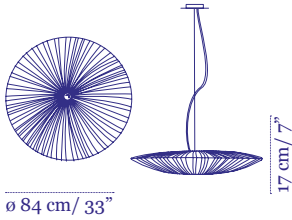

Stand By 84

Pendant