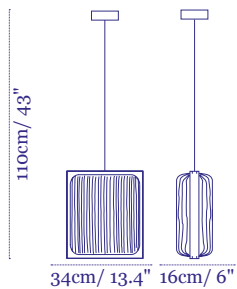

Mino Collection

For Simon Says Duo or Simon Says Trio, please calculate the sum of the single suspended Simons used in the desired composition. The total price includes the suitable wooden canopy.

Simon Says Yes Price €939
Pendant