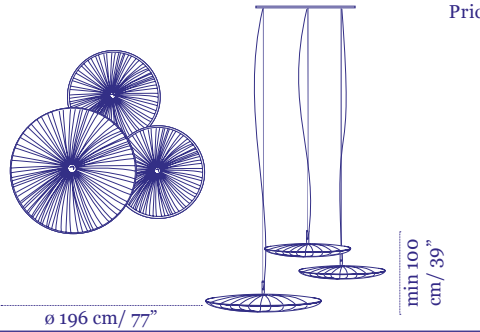

Stand By Trio

Pendants composition 2

Shades:
2×90cm, 1×122cm

Ceiling plate

ø 109 cm / 43"

ø 196 cm / 77"

Price €10,999

Stand By Trio

Pendants composition 3

Shades:
1×60cm, 1×76cm, 1×84cm

Ceiling plate

ø 109 cm / 43"

ø 170 cm / 67"

Price €7,199

Stand By Quartet

Pendants composition 1

Shades:
2×90cm, 1×122cm, 1×156cm

ø 230 cm / 91"

Price €16,200

Stand By Quartet

Pendants composition 2

Shades:
3×90cm, 1×120cm

ø 210 cm / 83"

Price €14,300