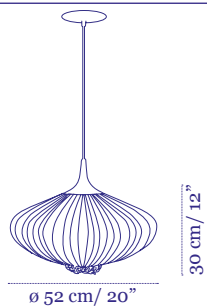

Suuria
Pendant Price €933