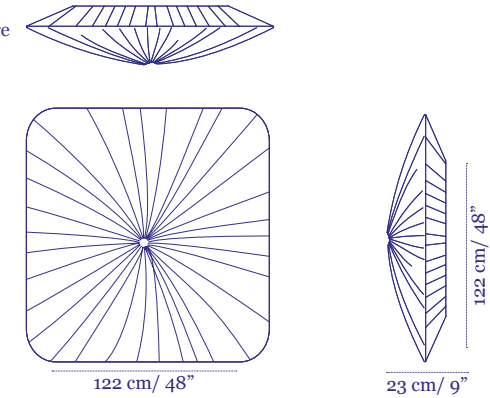

Nara 122 Price €4,500
Wall and Ceiling Fixture