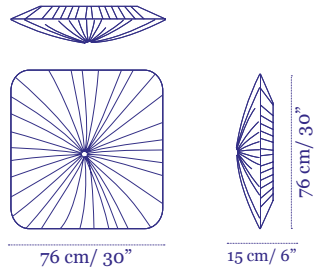

Nara 76 Price €3,120
Wall and Ceiling Fixture