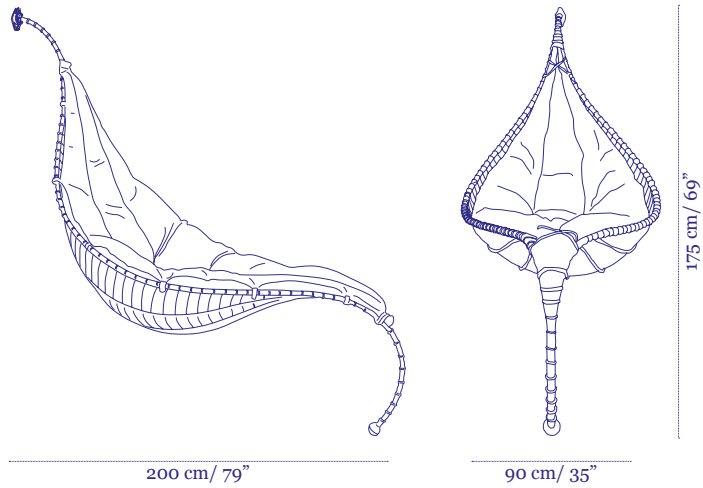

Price €2,200

* Metal stem available in 65 cm sections, please advise required length of stem upon order request

Apaya Collection

Apaya Ponyo 71
Floor Lamp

Price €2,113

180 cm / 71"

ø35cm/14"

Apaya Tinka 71
Floor Lamp

Price €2,029

180 cm / 71"

ø35cm/14"

Furniture Collection

Please inquire for upholstery fabric options

Satala
Hammock

Price €6,499

Anana
Poof