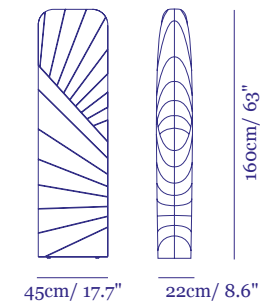

Mino 18 Price €2,219
Floor lamp