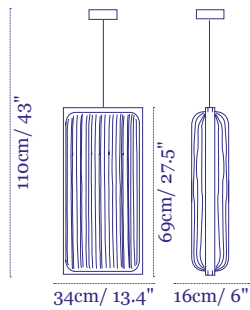

Simon Says Maybe Price €1,197
Pendant