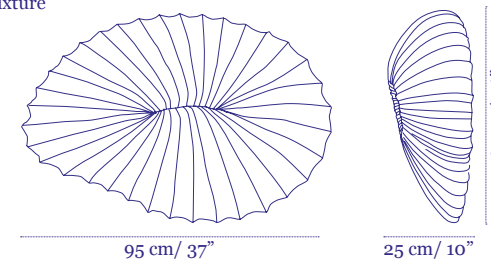

Wall and Ceiling Fixture