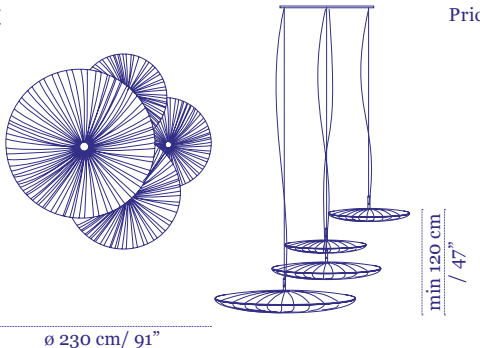

Pendants composition 3

Shades:
1×60cm, 1×76cm, 1×84cm

Ceiling plate

ø 109 cm / 43"

ø 170 cm / 67"

Price €7,199

Stand By Quartet

Pendants composition 1

Shades:
2×90cm, 1×122cm, 1×156cm

ø 230 cm / 91"

Price €16,200

Stand By Quartet

Pendants composition 2

Shades:
3×90cm, 1×120cm

ø 210 cm / 83"

Price €14,300