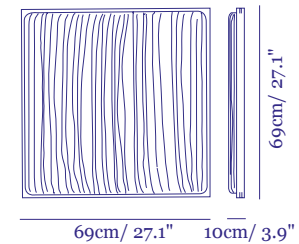

Simon Says No Price €1,199
Wall and Ceiling Fixture