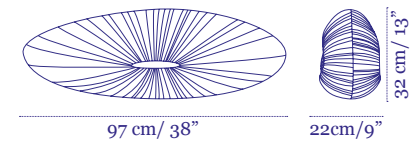

Bassito
Floor and Table Lamp