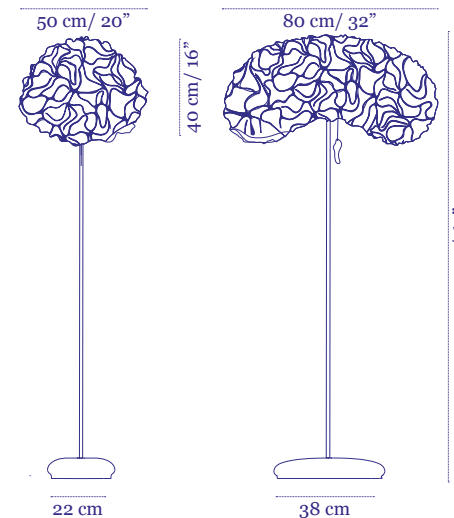

Price €3,600

Mimosa Flat
Pendant

Price €1,800

Mimosa Floor
Floor Lamp

Price €1,980

Lucky Lamp
Custom size

Price €25,000

Lucky Lamp
wall