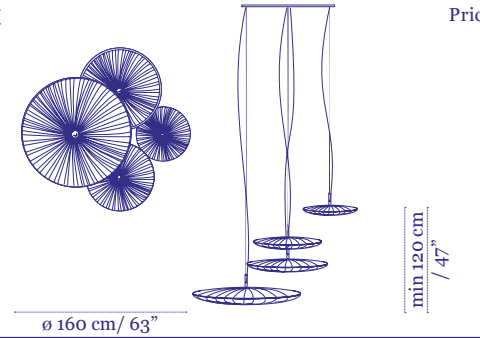

Pendants composition 3

Shades:
1×60cm, 1×76cm, 1×84cm

Ceiling plate

ø 109 cm / 43"

ø 170 cm / 67"

Price €7,199

Stand By Quartet

Pendants composition 1

Shades:
2×90cm, 1×122cm, 1×156cm

ø 230 cm / 91"

Price €16,200

Stand By Quartet

Pendants composition 2

Shades:
3×90cm, 1×120cm

ø 210 cm / 83"

Price €14,300

Stand By Quartet

Pendants composition 3

Shades:
1×60cm, 1×68cm,
1×76cm, 1×84cm

ø 160 cm / 63"

Price €9,499

Stand By Mobile 3

Shades:
3×60cm

ø 186 cm / 73"