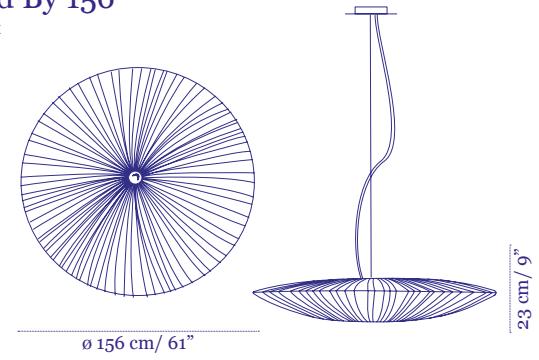

Stand By 156

Pendant