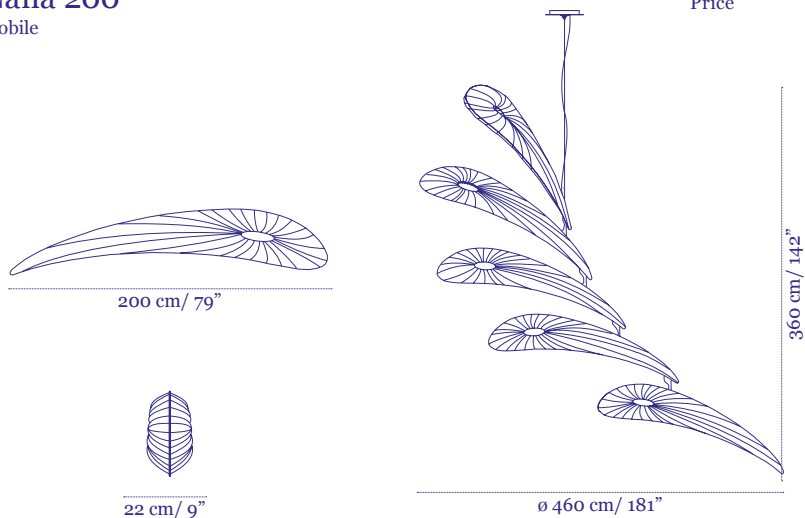

Mobile

Price

€14,999

Nana 200

Mobile

Price

€24,693

Gail 2