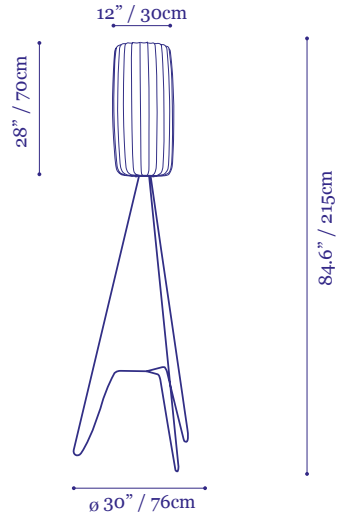

ToTeM Collection

To Floor
Floor Lamp