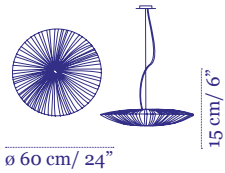

21.5 cm / 8"

Stand By 156

Wall and Ceiling Fixture

Price €6,400

ø 156 cm / 61"

23 cm / 9"

Stand By 60

Pendant