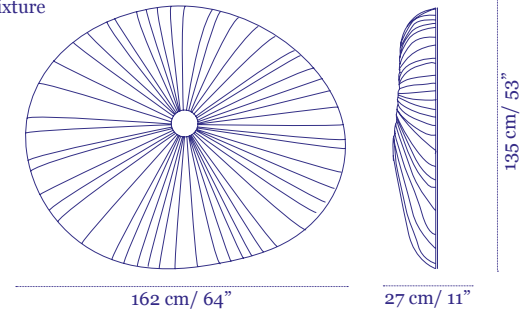

Sahara Wall
Wall and Ceiling Fixture