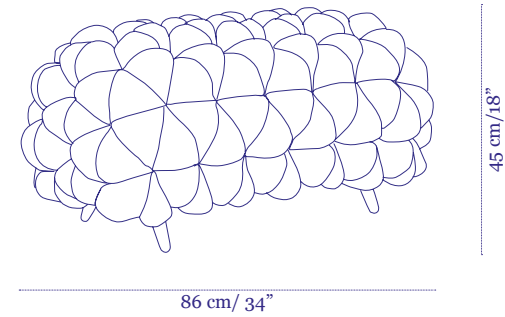

Price €4,999

Gladis
Love Seat