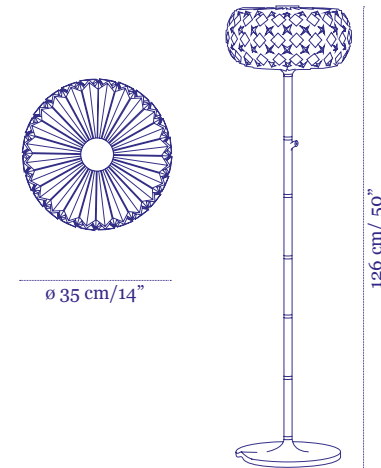

Molecules Collection

Price €4.050

Price €810

Price €870

Price €960

Price €870