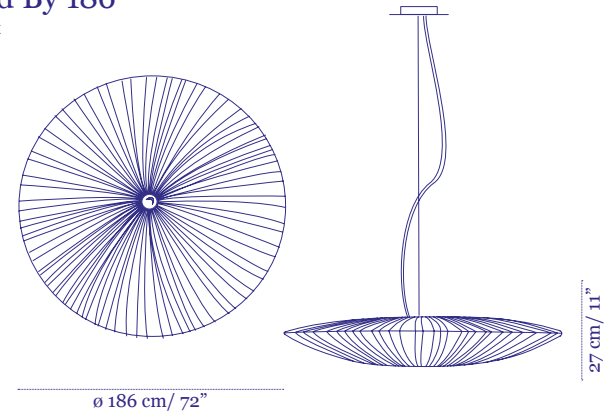

Stand By 186

Pendant