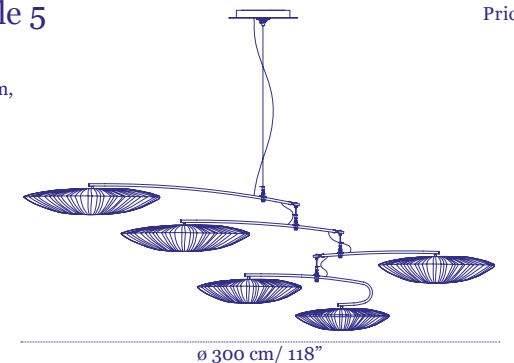

Stand By Mobile 5

Shades:
1×60cm, 1×68cm, 1×76cm,
1×84cm, 1×90cm

ø 300 cm / 118"

Price €17,117