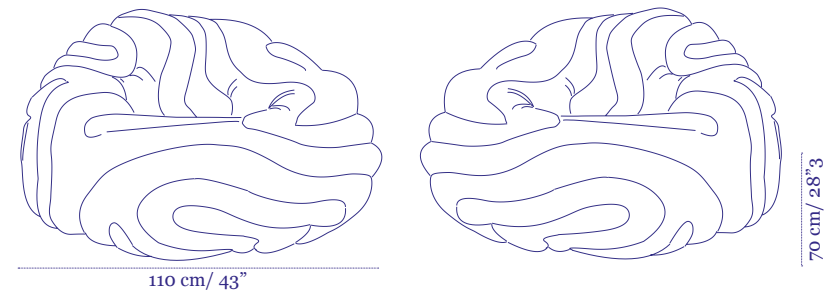

Gladis
Lounge Chair

Price €4,099

Right Left

Left or right options available