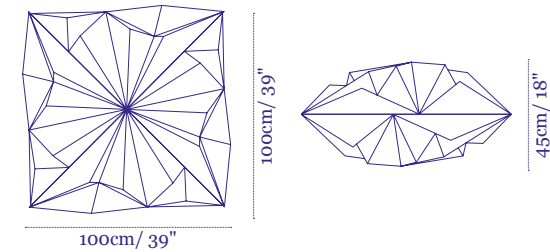

Zooid 1M

Pendant

Silk or Polymer coating