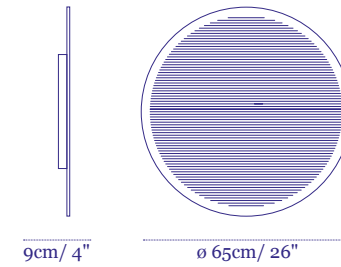

Price €2,000

VAL 30
Wall fixture