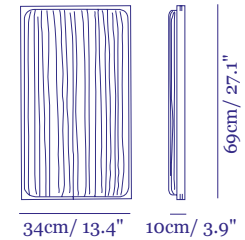

Simon Says Yes Price €939
Pendant

Simon Says Maybe Price €1,197
Pendant

Simon Says No Price €1,472
Pendant

Simon Says Yes Price €649
Wall and Ceiling Fixture

Simon Says Maybe Price €829
Wall and Ceiling Fixture