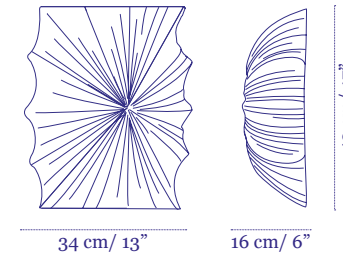

Zika

Wall and Ceiling Fixture

Price €1,444

Set of 4 €4,620