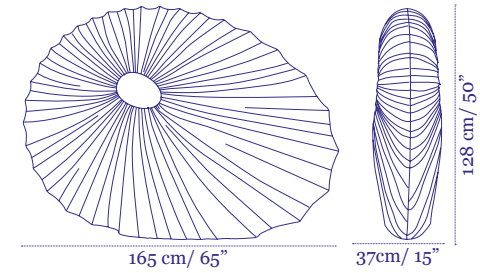

Sikus
Floor Lamp