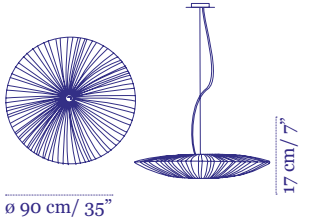

Stand By 90

Pendant