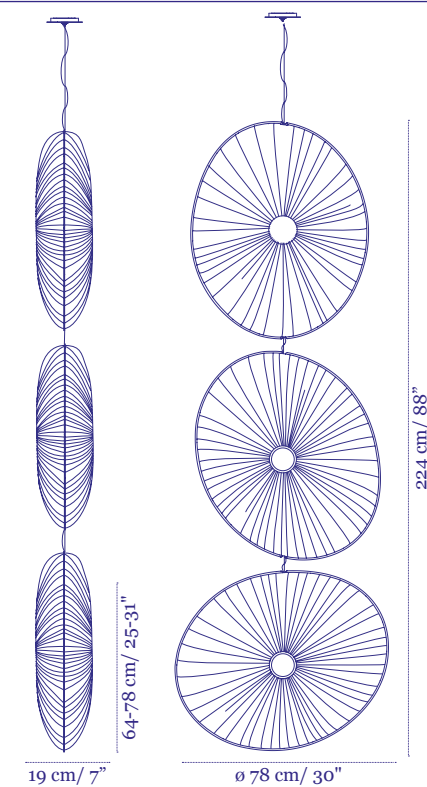

Gail 3

Mobile