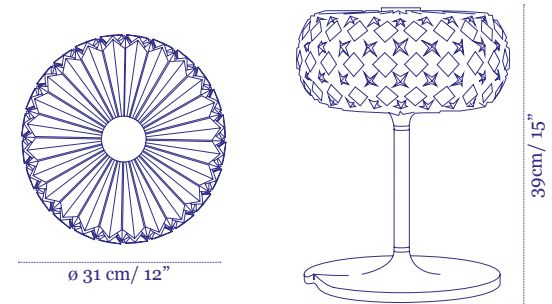

96 Molecules
Tall Table Lamp

Price €870

96 Molecules
Floor Lamp