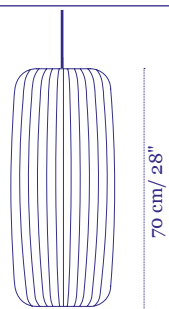

ToTeM Collection

To, Te & M can be mounted one on top other easily. Please calculate the sum of the single suspended fixtures used in the desired composition.

To
Pendant Price €730

70 cm / 28"

ø 30cm / 12"

Te
Pendant Price €730