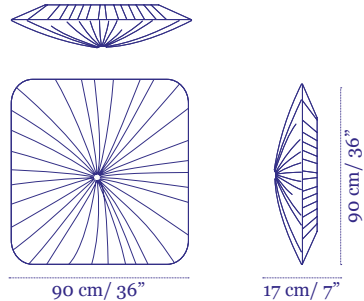

Nara 90 Price €3,360
Wall and Ceiling Fixture