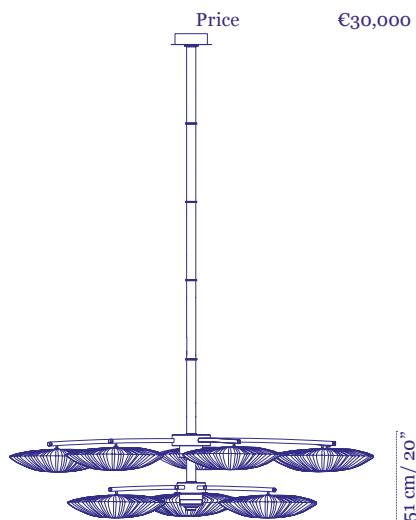

ø 224 cm / 88"

Price €25,000

Sunsa 10

Shades:
10x76cm / 10x30"

ø 254 cm / 100"

Price €30,000

Sunsa 21

Shades:
21x60cm / 21x24"