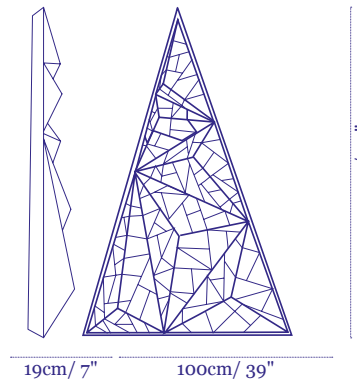

Price

€5,210

Mino Collection

For Simon Says Duo or Simon Says Trio, please calculate the sum of the single suspended Simons used in the desired composition. The total price includes the suitable wooden canopy.