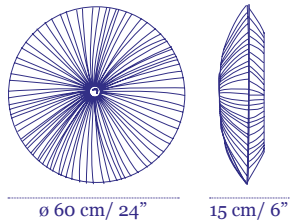

ø 60 cm / 24"

15 cm / 6"

Stand By 76

Wall and Ceiling Fixture

Price €3,000

ø 76 cm / 30"

15 cm / 6"

Stand By 90