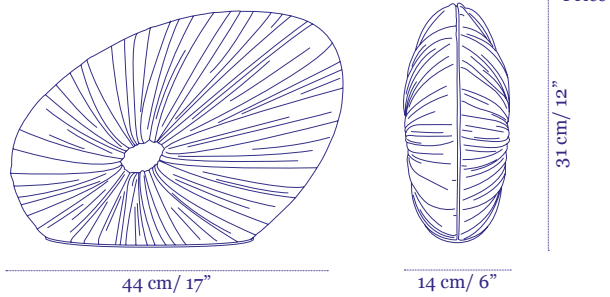

Orchestra Collection

Doe
Table Lamp