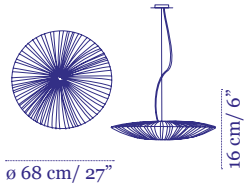

Stand By 68

Pendant