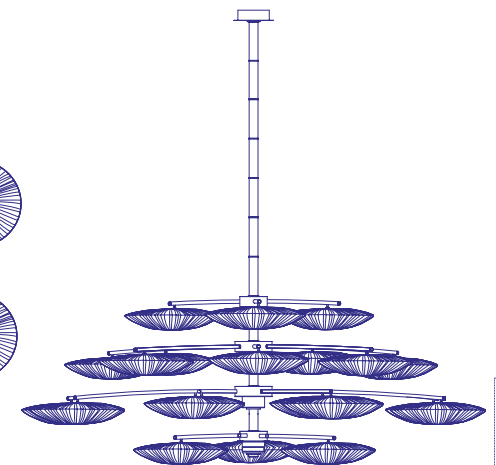

Sunsa Collection

Sunsa 10

Shades:
10x60cm / 10x24"

ø 224 cm / 88"

Price €25,000

Sunsa 10

Shades:
10x76cm / 10x30"

ø 254 cm / 100"

Price €30,000

Sunsa 21

Shades:
21x60cm / 21x24"

ø 300 cm / 118"

Price €52,000

Sunsa 21

Shades:
21x76cm / 21x30"

ø 330 cm / 129"

Price €62,000