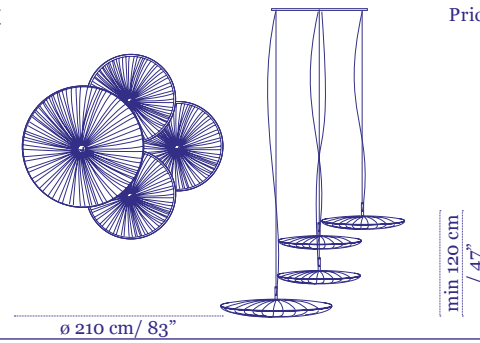

Pendants composition 3

Shades:
1×60cm, 1×76cm, 1×84cm

Ceiling plate

ø 109 cm / 43"

ø 170 cm / 67"

Price €7,199

Stand By Quartet

Pendants composition 1

Shades:
2×90cm, 1×122cm, 1×156cm

ø 230 cm / 91"

Price €16,200

Stand By Quartet

Pendants composition 2

Shades:
3×90cm, 1×120cm

ø 210 cm / 83"

Price €14,300

Stand By Quartet

Pendants composition 3

Shades:
1×60cm, 1×68cm,
1×76cm, 1×84cm

ø 160 cm / 63"

Price €9,499

Stand By Mobile 3

Shades:
3×60cm

ø 186 cm / 73"