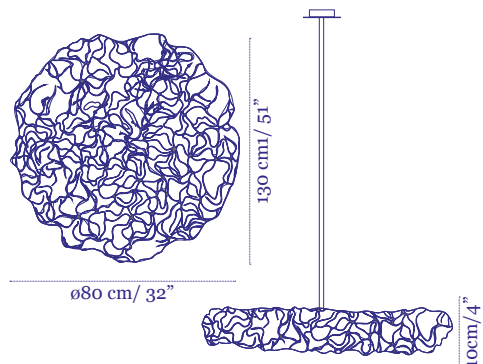

Mimosa Flat
Pendant

Price €1,800