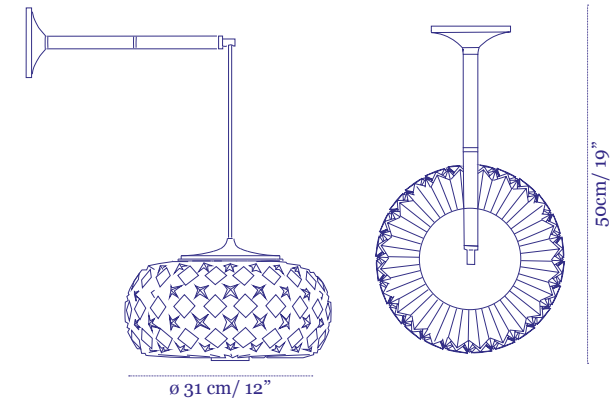

96 Molecules Wall
Wall Lamp

Price €870