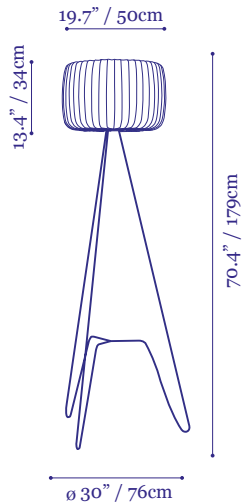

Te Floor
Floor Lamp