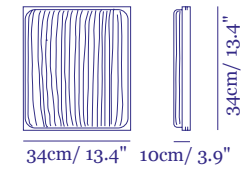

Simon Says Yes Price €939
Pendant

Simon Says Maybe Price €1,197
Pendant

Simon Says No Price €1,472
Pendant

Simon Says Yes Price €649
Wall and Ceiling Fixture

Simon Says Maybe Price €829
Wall and Ceiling Fixture