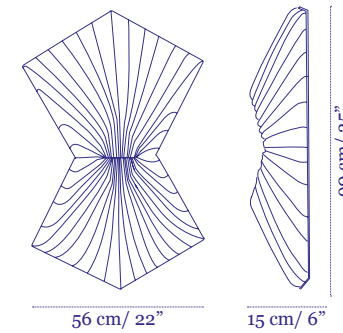

Mae West

Wall and Ceiling Fixture

Price €2,782

Set of 4 €8,903