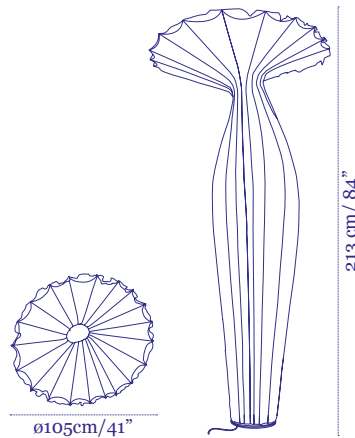

Morning Glory Collection

Morning Glory
Floor Lamp