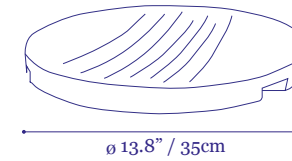

ø 49cm / 19.3"

ToTeM Collection

To Floor
Floor Lamp

Price €1,199

M Floor
Floor Lamp

Price €1,199

Wooden Shelf

White ash wood shelf exclusively for ToTeM floor