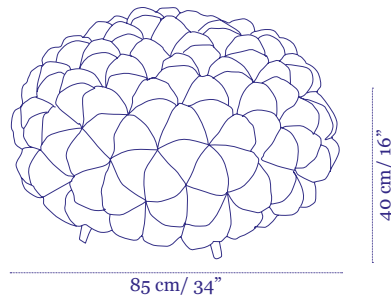

Price €4,999

Anana
Bench