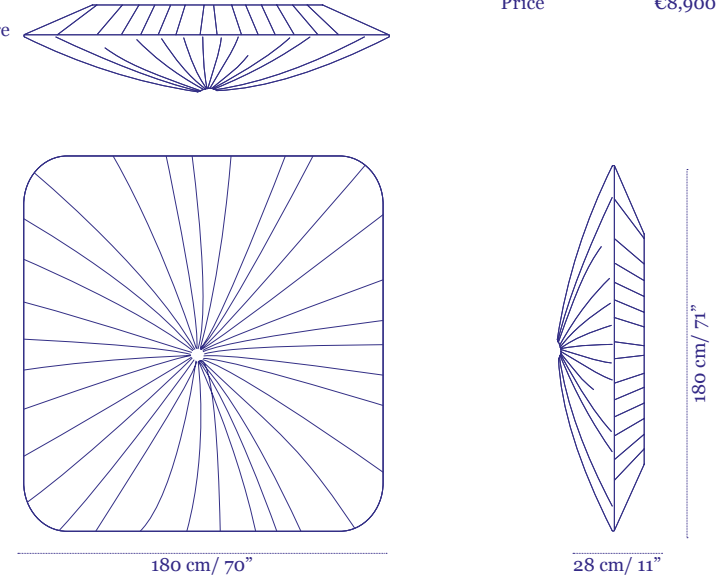

Nara 180 Price €8,900
Wall and Ceiling Fixture