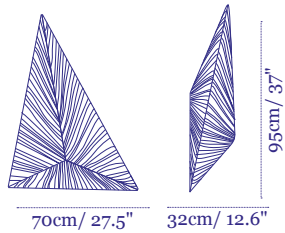

Zooid Collection

Zooid

Wall or Ceiling fixture

Silk or Polymer coating