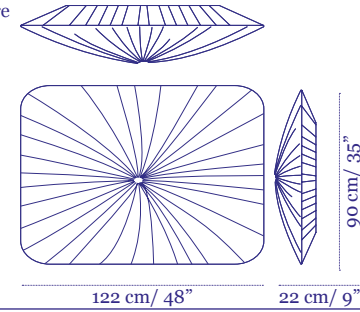

Nara 90x122 Price €4,060
Wall and Ceiling Fixture