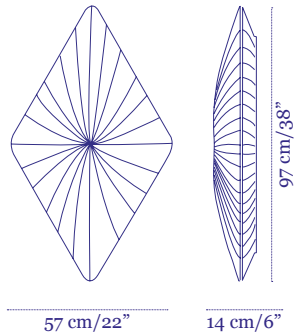

Mod Collection

Forever

Wall and Ceiling Fixture

Price €2,301

Set of 4 €7,363