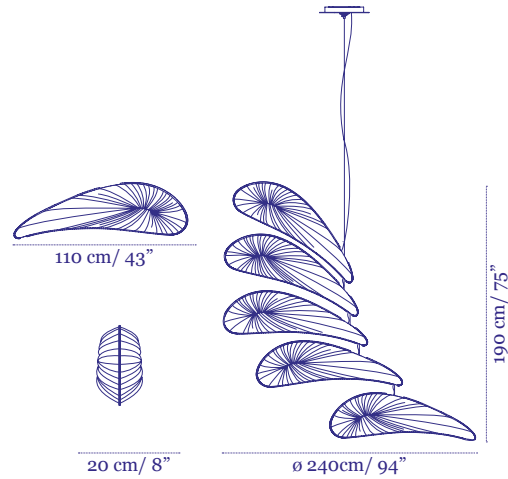

Jewel Collection

Nana 100

Mobile