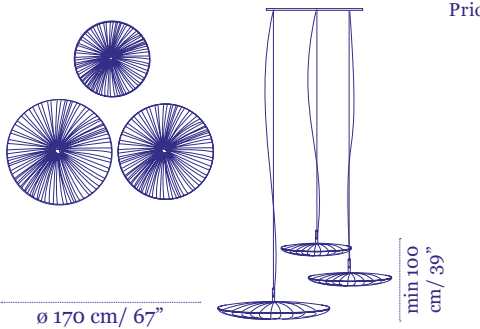

Stand By Trio

Pendants composition 2

Shades:
2×90cm, 1×122cm

Ceiling plate

ø 109 cm / 43"

ø 196 cm / 77"

Price €10,999

Stand By Trio

Pendants composition 3

Shades:
1×60cm, 1×76cm, 1×84cm

Ceiling plate

ø 109 cm / 43"

ø 170 cm / 67"

Price €7,199

Stand By Quartet

Pendants composition 1