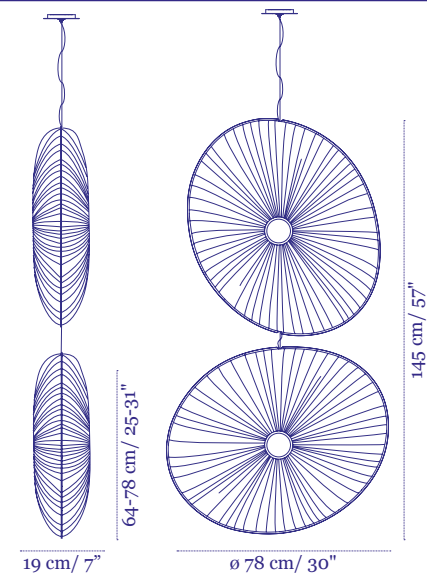

Gail 2

Mobile