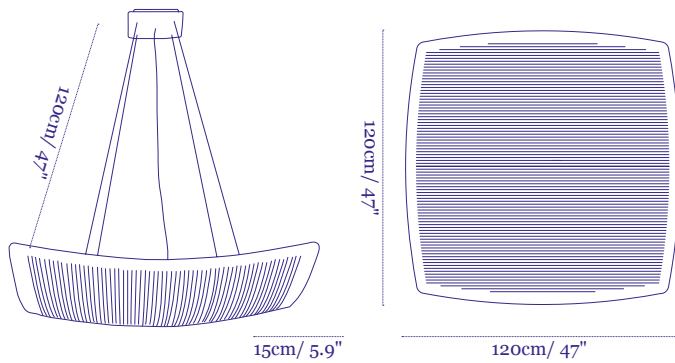

Simon Says No Price €1,199
Wall and Ceiling Fixture

Mino 18 Price €2,219
Floor lamp

VAL (Video Art Lamp) Collection

Manta Ray
Wall fixture

Price €5,000

Manta Ray
Pendant

Price €5,000

VAL 26
Wall