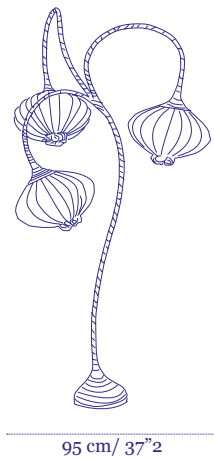

3 Palms

Chandelier

Price €4,200

Palm Tree

Floor Lamp

Price €5,600

5 Palms

Chandelier