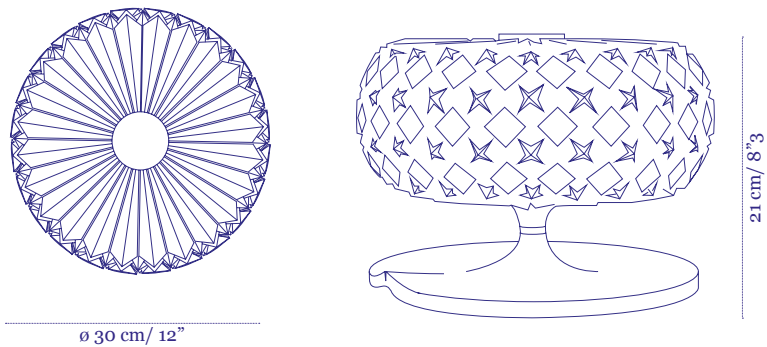

Molecules Collection

Price €4.050

Price €810

Price €870

Price €960

Price €870