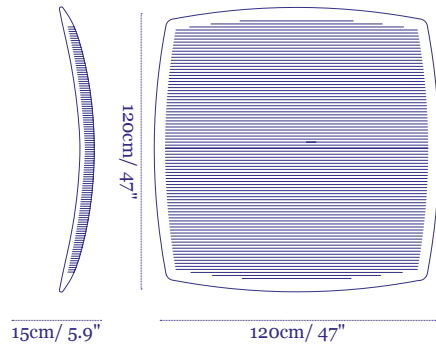

Simon Says No Price €1,199
Wall and Ceiling Fixture

Mino 18 Price €2,219
Floor lamp

VAL (Video Art Lamp) Collection

Manta Ray
Wall fixture

Price €5,000

Manta Ray
Pendant

Price €5,000

VAL 26
Wall