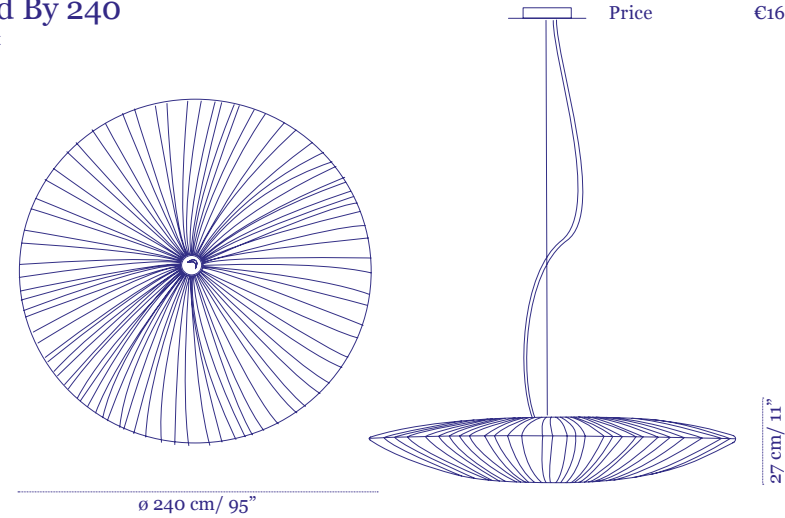

Price €16,800

Stand By Trio

Pendants composition 1

Shades:
1×90cm, 1×122cm, 1×156cm

Ceiling plate

ø 109 cm / 43"

ø 224 cm / 88"

Price €12,999