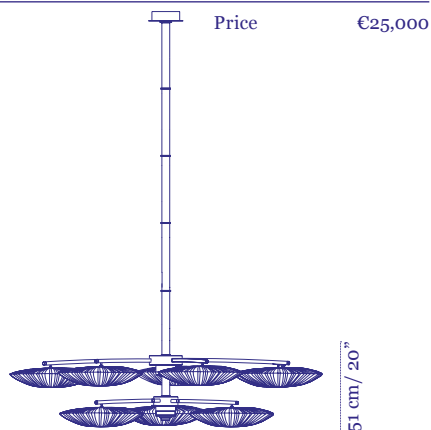

Stand By Quartet

Pendants composition 3

Shades:
1×60cm, 1×68cm,
1×76cm, 1×84cm

ø 160 cm / 63"

Price €9,499

Stand By Mobile 3

Shades:
3×60cm

ø 186 cm / 73"

Price €7,975

Stand By Mobile 5

Shades:
1×60cm, 1×68cm, 1×76cm,
1×84cm, 1×90cm

ø 300 cm / 118"

Price €17,117

Sunsa Collection

Sunsa 10

Shades:
10x60cm / 10x24"

ø 224 cm / 88"

Price €25,000

Sunsa 10

Shades:
10x76cm / 10x30"

ø 254 cm / 100"

Price €30,000

Sunsa 21

Shades:
21x60cm / 21x24"