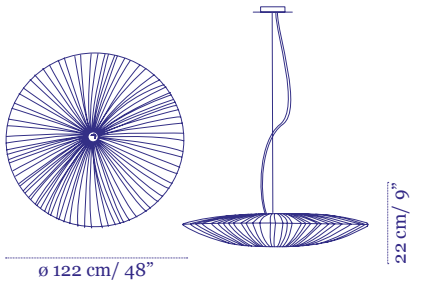

Stand By 122

Pendant