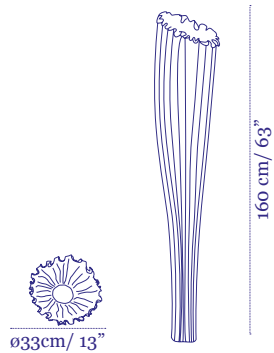

19 cm / 7"

Price

€1,600

75 cm / 30"

Liana

Wall and Ceiling Fixture

16 cm / 6"

67 cm / 26"

Price

€3,912

183 cm / 72"

Liana S.

Pendant

61 cm / 24"

40 cm / 16"

Price

€6,339

183 cm / 72"

Morning Glory Collection

Morning Glory
Floor Lamp

Price €4,500

Horn
Floor Lamp

Price €2,534

Merkid
Table Lamp