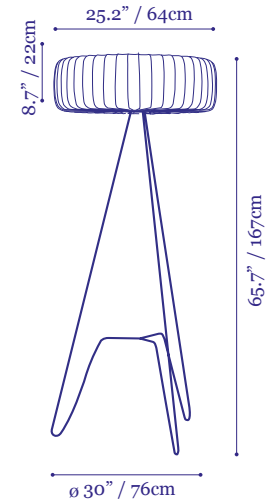

ø 49cm / 19.3"

ToTeM Collection

To Floor
Floor Lamp

Price €1,199

M Floor
Floor Lamp

Price €1,199

Wooden Shelf

White ash wood shelf exclusively for ToTeM floor