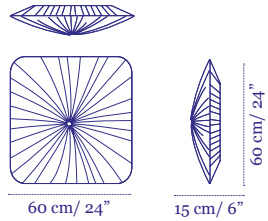

Nara Collection

Nara 60 Price €2,550
Wall and Ceiling Fixture