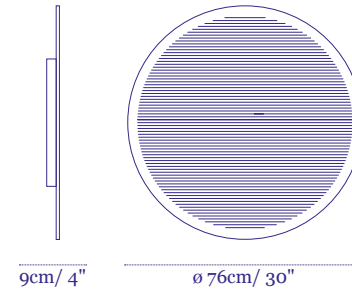

Price €2,600

VAL 40
Wall fixture