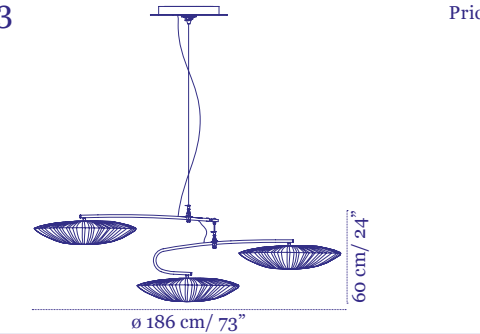

Shades:
2×90cm, 1×122cm, 1×156cm

ø 230 cm / 91"

Price €16,200

Stand By Quartet

Pendants composition 2

Shades:
3×90cm, 1×120cm

ø 210 cm / 83"

Price €14,300

Stand By Quartet

Pendants composition 3

Shades:
1×60cm, 1×68cm,
1×76cm, 1×84cm

ø 160 cm / 63"

Price €9,499

Stand By Mobile 3

Shades:
3×60cm

ø 186 cm / 73"