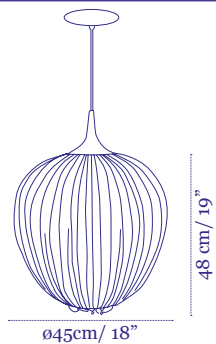

The lamps in this page Dippa, Suuria, Suuria Son and Perlina makes wonderful clusters in many combinations of colors and shades. To calculate the price please sum the number and price of shades needed and add 20% for the ceiling plate. Please ask for more information.

Dippa
Pendant Price €979