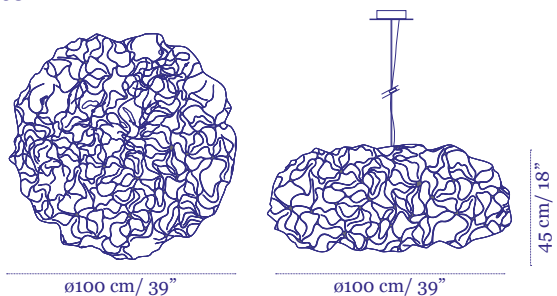

Mimosa Collection

Mimosa
Pendant

Price €966

Mimosa One Meter
Pendant

Price €3,600