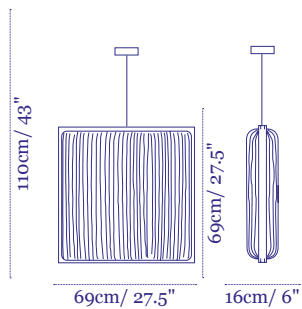

Simon Says No Price €1,472
Pendant