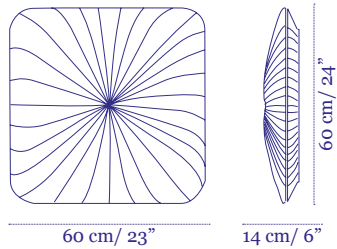

Mae West

Wall and Ceiling Fixture

Price €2,782

Set of 4 €8,903

Young

Wall and Ceiling Fixture

Price €2,554

Set of 4 €8,173