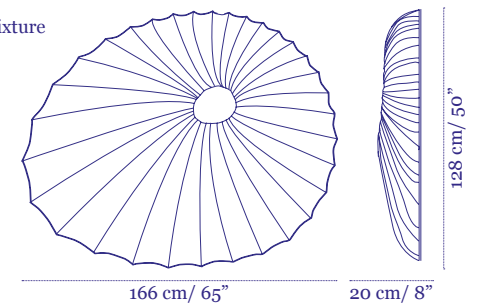

Sikus Wall
Wall and Ceiling Fixture