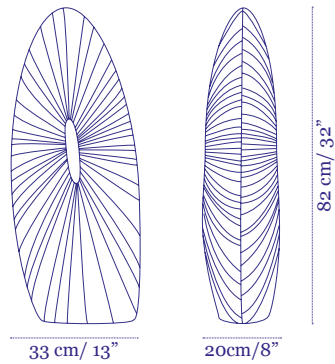

Soprano
Floor and Table Lamp