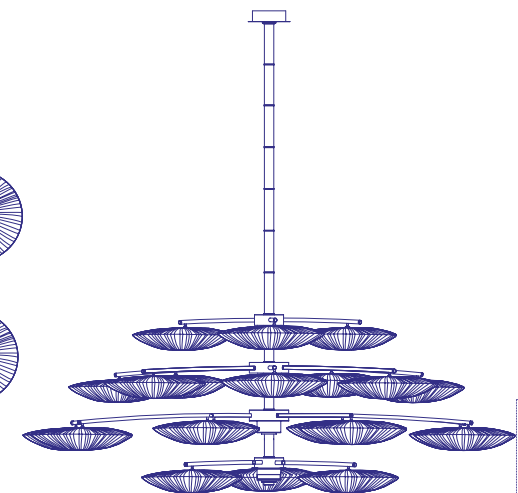

ø 224 cm / 88"

Price €25,000

Sunsa 10

Shades:
10x76cm / 10x30"

ø 254 cm / 100"

Price €30,000

Sunsa 21

Shades:
21x60cm / 21x24"

ø 300 cm / 118"

Price €52,000

Sunsa 21

Shades:
21x76cm / 21x30"

ø 330 cm / 129"

Price €62,000

Jewel Collection

Nana 100