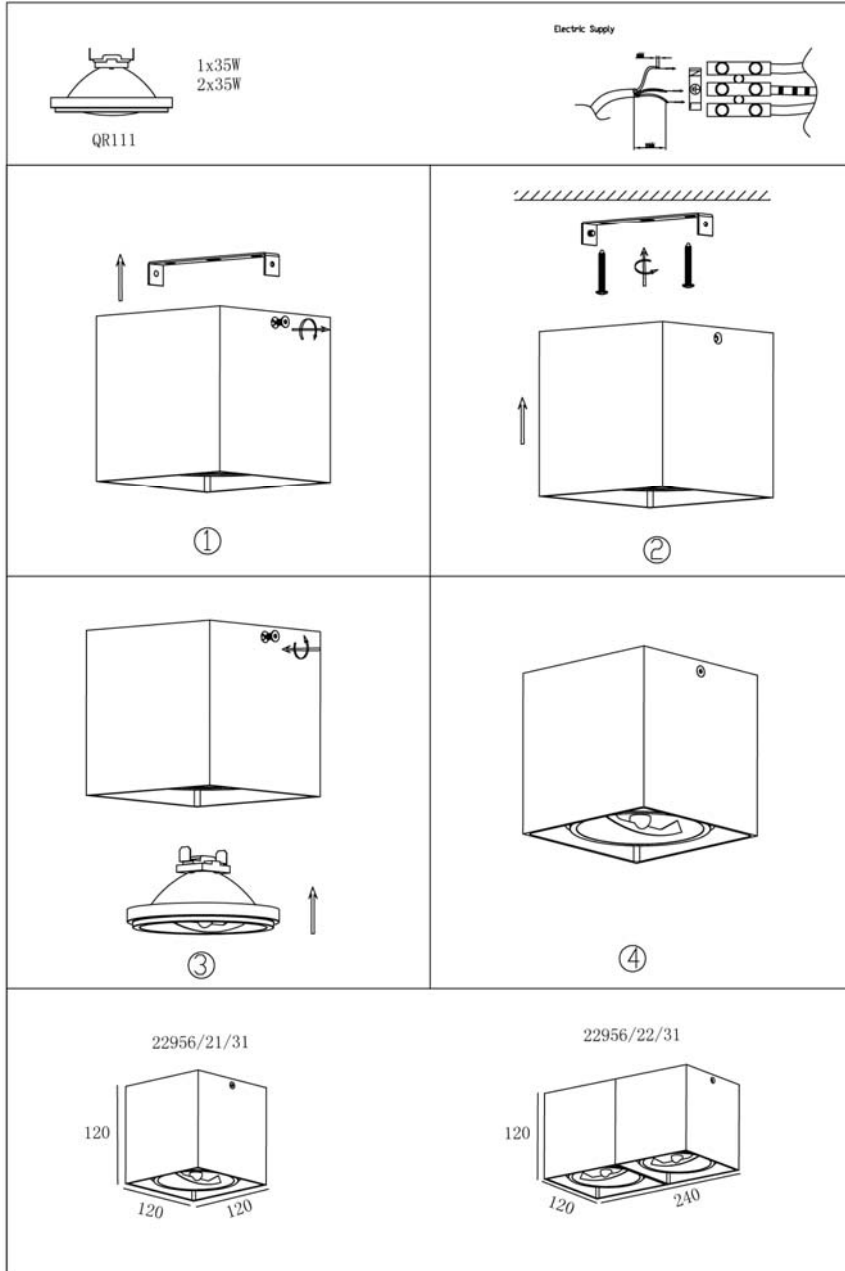

Line drawing of the item

Item number: 22956-22-31

Installation drawing

Technical details

materials used:	aluminium	
color:	White	
dimmable and how is the fixture dimmable:		
size:	Height:	120mm
	Length:	240mm
	Width:	120mm
	Net Weight:	1250g
power requirements:	220-240V~50Hz	
bulb type and maximum Wattage:	AR111 35W halogen lamp	
number of bulbs:	2PCS	
IP degree:	IP20	