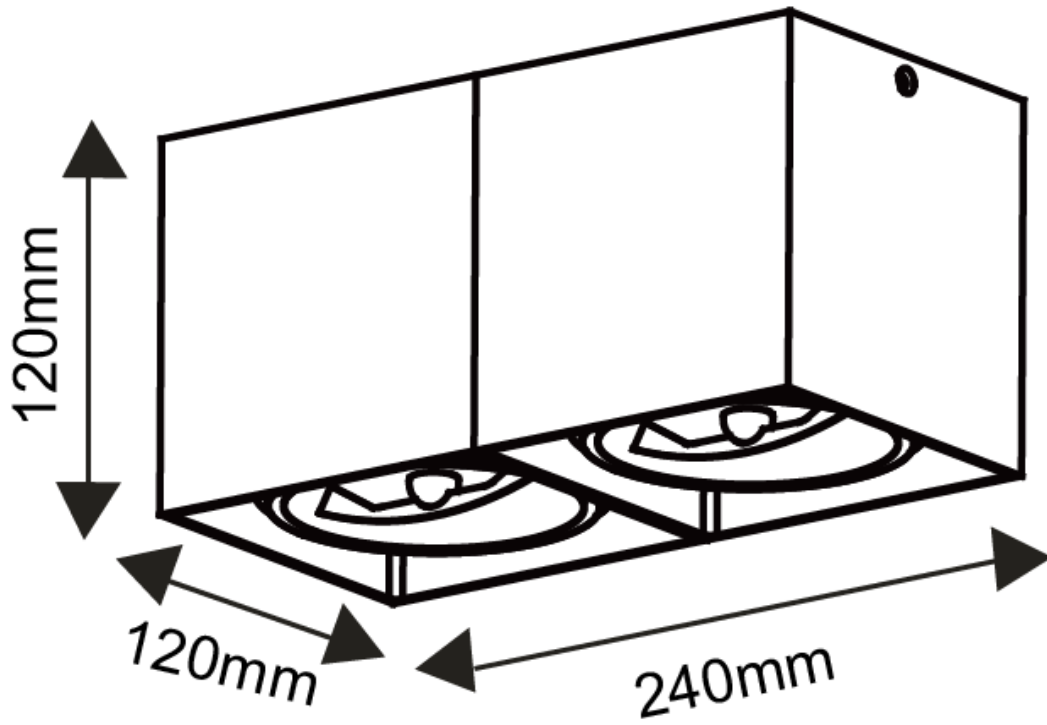

Line drawing of the item

Item number: 22956-22-31

Installation drawing

Technical details

materials used:	aluminium	
color:	White	
dimmable and how is the fixture dimmable:		
size:	Height:	120mm
	Length:	240mm
	Width:	120mm
	Net Weight:	1250g
power requirements:	220-240V~50Hz	
bulb type and maximum Wattage:	AR111 35W halogen lamp	
number of bulbs:	2PCS	
IP degree:	IP20	