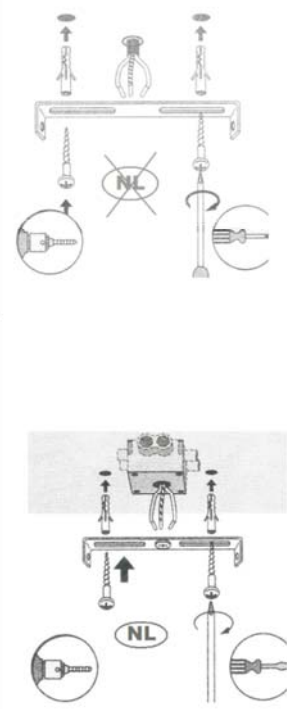

Line drawing of the item

Item number: 22956-22-31

Installation drawing

Technical details

materials used:	aluminium	
color:	White	
dimmable and how is the fixture dimmable:		
size:	Height:	120mm
	Length:	240mm
	Width:	120mm
	Net Weight:	1250g
power requirements:	220-240V~50Hz	
bulb type and maximum Wattage:	AR111 35W halogen lamp	
number of bulbs:	2PCS	
IP degree:	IP20	