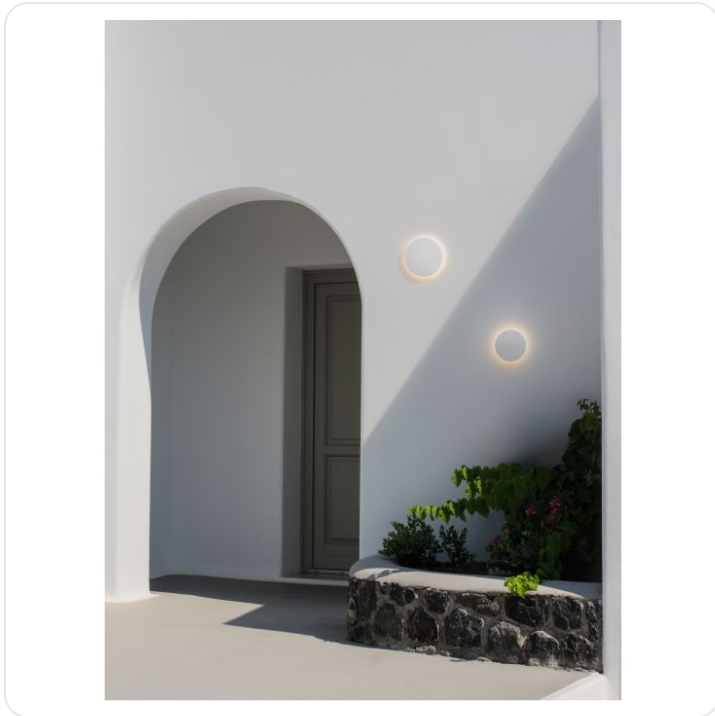

COPPER

Datablad productinformatie

PRODUCTGEGEVENS

SKU: COPPER-CONF

Productpagina:

[Bekijk product op wolfs.nl](#)

COPPER