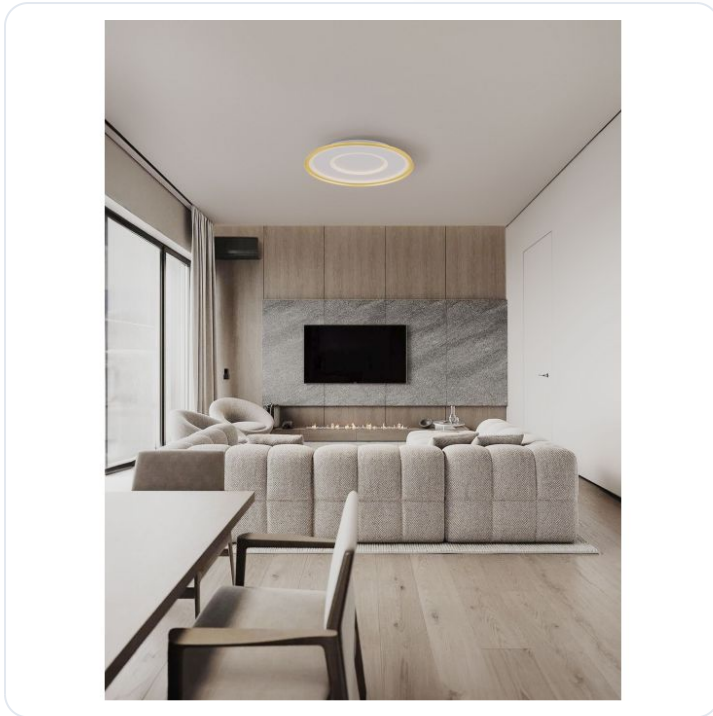

Figin Dimmable by Remote Control CCT San

Datablad productinformatie

ADVIESPRIJS EXCL. BTW

€ 282,33

PRODUCTGEGEVENS

SKU: 062027099

Productpagina:

[Bekijk product op wolfs.nl](#)

Figin Dimmable by Remote Control CCT San

Omschrijving

Figin Dimmable by Remote Control CCT Sandy Gold Steel, Aluminium & Acrylic LED 49 Watt 220-240Volt 2771Lm 2700 - 5000K IP20
D: 60 H: 6.5 cm