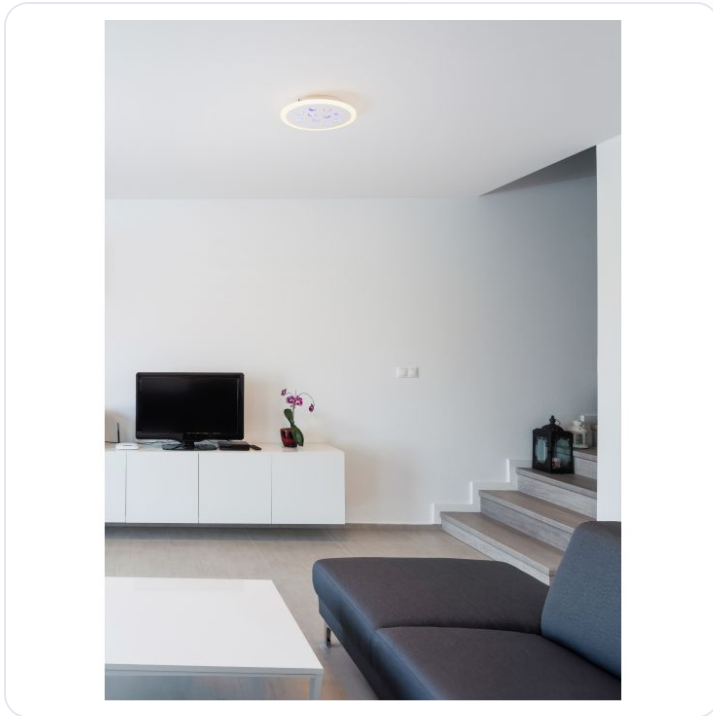

Astro Dimmable with remote control CCT S

Datablad productinformatie

ADVIESPRIJS EXCL. BTW

€ 148,86

PRODUCTGEGEVENS

SKU: 062026944

Productpagina:

[Bekijk product op wolfs.nl](#)

Astro Dimmable with remote control CCT S

Omschrijving

Astro Dimmable with remote control CCT Sandy White Aluminium & Acrylic LED 19Watt 220-240 Volt 1485 Lm RGB in center Outer Ring Dimmable 3000K I20 D:30 H:5cm