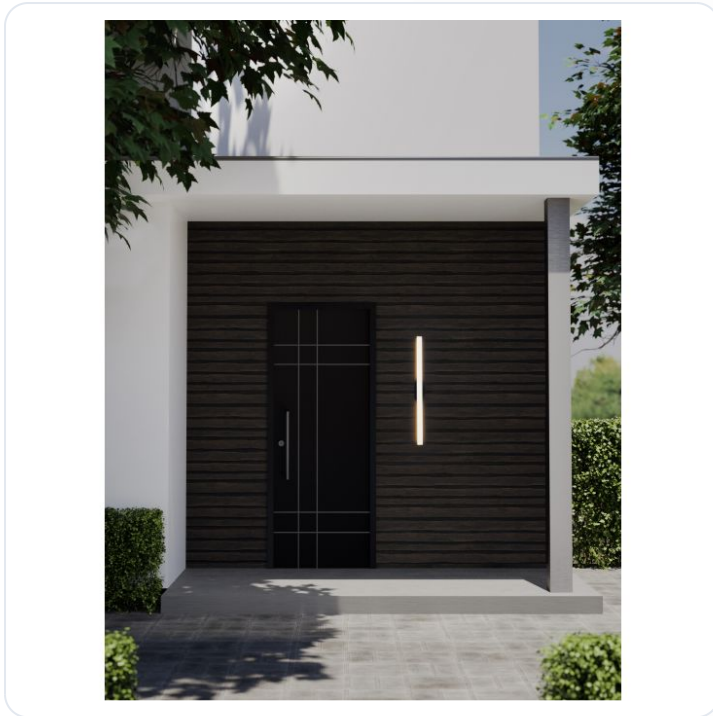

ANETH

Datablad productinformatie

PRODUCTGEGEVENS

SKU: ANETH-CONF

Productpagina:

[Bekijk product op wolfs.nl](#)

ANETH

Varianten

Foto	Naam	SKU	Adviesprijs excl. BTW
	ANETH Sandy White Aluminium LED 20Watt 2 Bekijk product	062026518	€ 146,30
	ANETH Sandy Black Aluminium LED 20Watt 2 Bekijk product	062026519	€ 146,30