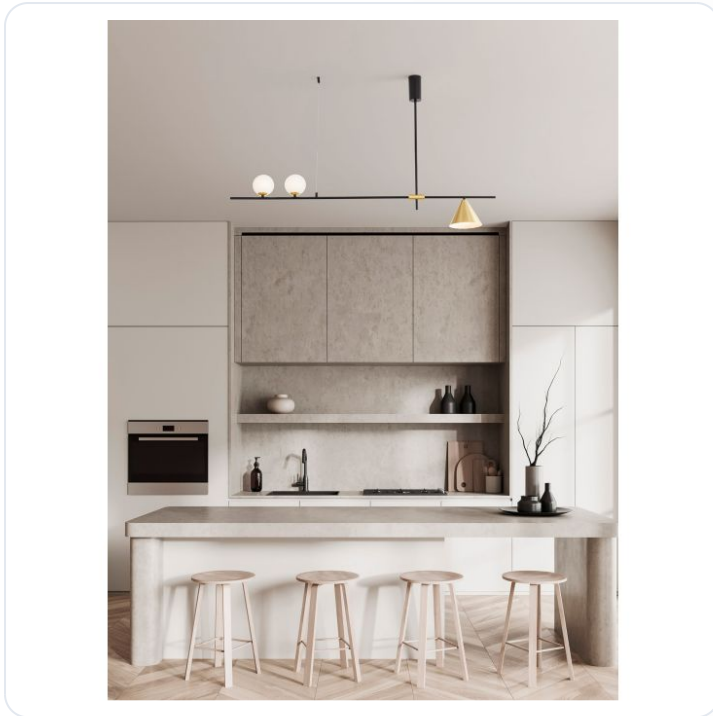

SWAY

Datablad productinformatie

PRODUCTGEGEVENS

SKU: SWAY-CONF

Productpagina:

[Bekijk product op wolfs.nl](#)

SWAY

Varianten

Foto	Naam	SKU	Adviesprijs excl. BTW
	SWAY Brass Metal & White Marble Base LED Bekijk product	062025837	€ 74,43
	SWAY Brass Metal & White Marble Base LED Bekijk product	062025838	€ 215,59
	SWAY Sandy Black Metal & Brass Gold LED Bekijk product	062025839	€ 238,69