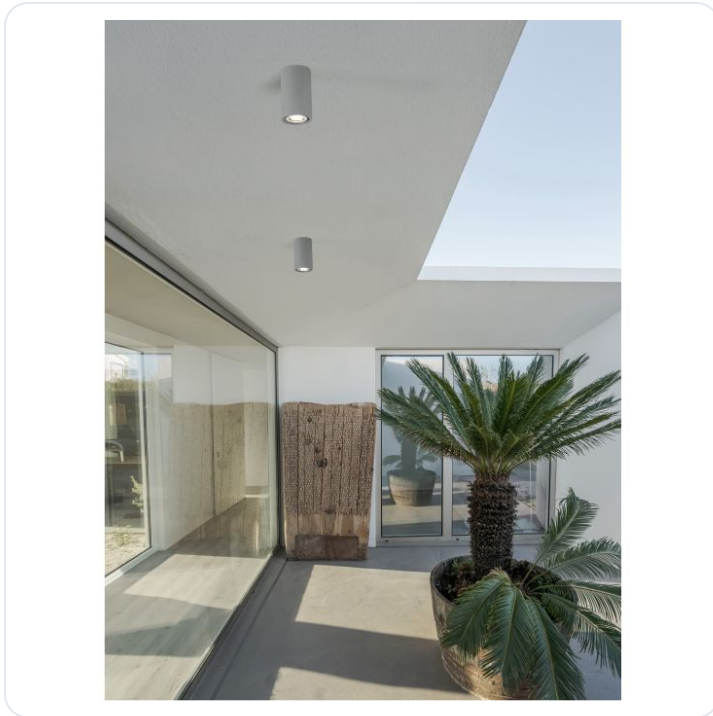

EMILE Gray Cement Glass Diffuser LED 5 W

Datablad productinformatie

ADVIESPRIJS EXCL. BTW

€ 74,43

PRODUCTGEGEVENS

SKU: 062025448

Productpagina:

[Bekijk product op wolfs.nl](#)

EMILE Gray Cement Glass Diffuser LED 5 W

Omschrijving

EMILE Gray Cement Glass Diffuser LED 5 Watt 200Lm 3000K 120-230V IP65 D: 9 H: 11.2 cm