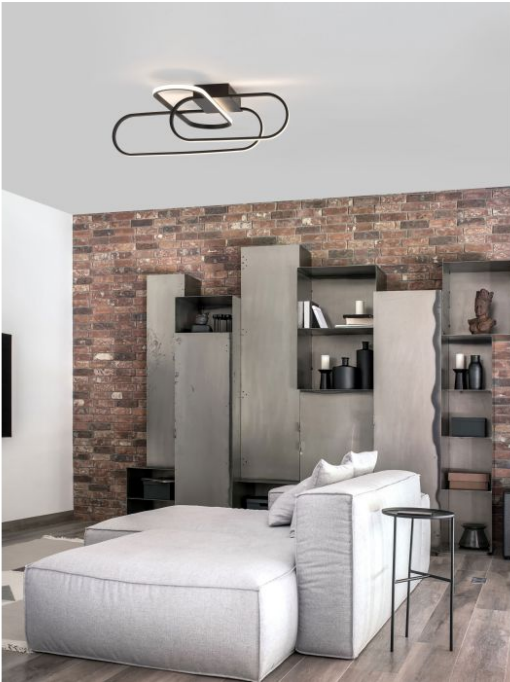

ARTE

Datablad productinformatie

PRODUCTGEGEVENS

SKU: ARTE-CONF

Productpagina:

[Bekijk product op wolfs.nl](#)

ARTE