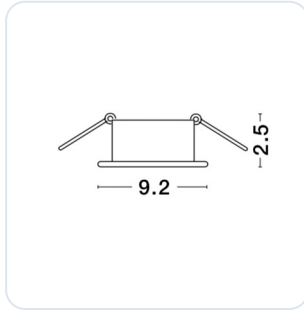

ENZO Sandy Black Aluminium Consists of 3

Omschrijving

ENZO Sandy Black Aluminium Consists of 3 Parts LED GU10 1x10 Watt IP20 220-240 Volt Bulb Excluded D: 9.2 H: 2.5 cm Cut Out: 7.8 cm

Afbeeldingen

ENZO | 834802

Sandy Black Aluminium
Consists of 3 Parts
LED GU10 1x10 Watt IP20
220-240 Volt Bulb Excluded
D: 9.2 H: 2.5 cm
Cut Out: 7.8 cm