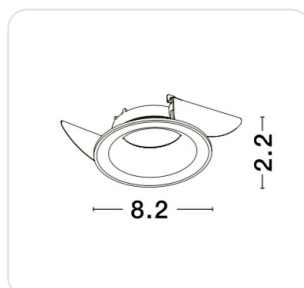

## Omschrijving

OTTAVIA Sandy White Aluminium LED GU10 1x10 Watt 220-240 Volt Bulb Excluded D: 8.2 H: 2.2 cm Cut Out: 7.5 cm

### OTTAVIA | 62018

Sandy White Aluminium  
LED GU10 1x10 Watt  
220-240 Volt Bulb Excluded  
D: 8.2 H: 2.2 cm  
Cut Out: 7.5 cm