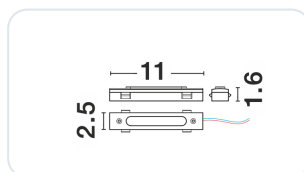

Afbeeldingen

POWER CONNECTOR | 9252015