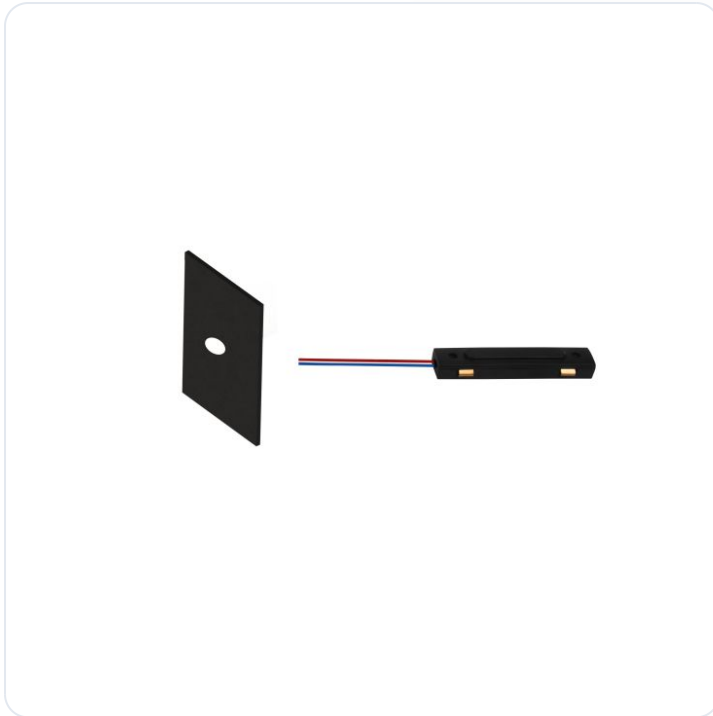

POWER CONNECTOR Integrated Pre Wired Pow

Datablad productinformatie

ADVIESPRIJS EXCL. BTW

€ 17,97

PRODUCTGEGEVENS

SKU: 062022381

Productpagina:

[Bekijk product op wolfs.nl](#)

POWER CONNECTOR Integrated Pre Wired Pow

Omschrijving

POWER CONNECTOR Integrated Pre Wired Power Feed Used on Magnetic Profile to Connect the Final Profile with Driver