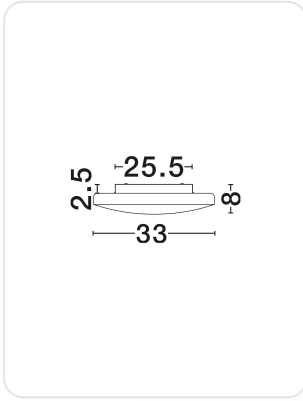

IVI Ceiling Light IP44 White Opal Glass

Omschrijving

IVI Ceiling Light IP44 White Opal Glass LED E27 2x12W D:33 H:8cm

Afbeeldingen

IVI - 6100522

White Opal Glass
White Metal
LED E27 2x12 Watt 230 Volt
IP44 Bulb Excluded
D: 33 H: 8 cm