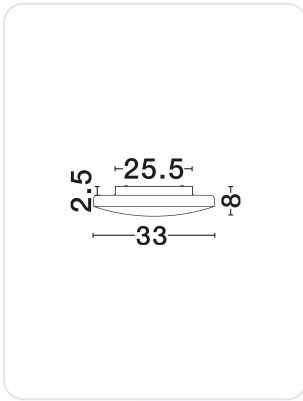

IVI Ceiling Light IP44 White Opal Glass

Omschrijving

IVI Ceiling Light IP44 White Opal Glass LED E27 2x12W D:33 H:8cm

Afbeeldingen

IVI - 6100522

White Opal Glass
White Metal
LED E27 2x12 Watt 230 Volt
IP44 Bulb Excluded
D: 33 H: 8 cm