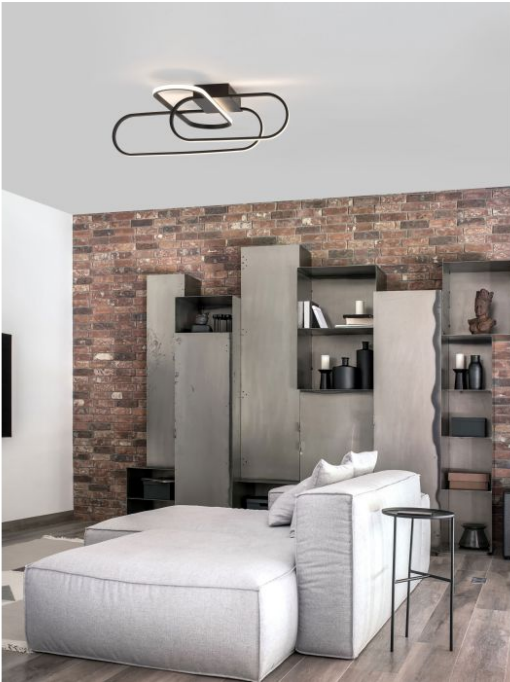

ARTE Matt Black Aluminium & Acrylic LED

Datablad productinformatie

ADVIESPRIJS EXCL. BTW

€449.16

PRODUCTGEGEVENS

SKU: 062024051

Productpagina:

[Bekijk product op wolfs.nl](#)

ARTE Matt Black Aluminium & Acrylic LED

Omschrijving

ARTE Matt Black Aluminium & Acrylic LED 38.4 Watt 230 Volt 2604Lm 3000K IP20 L: 66.5 W: 53 H: 18 cm