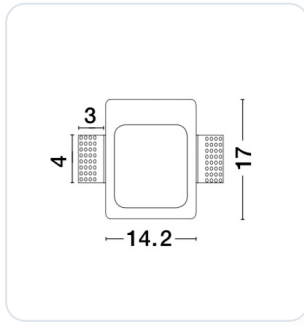

CIROCCO White Gypsum LED 1 Watt 3000K IP

Omschrijving

CIROCCO White Gypsum LED 1 Watt 3000K IP20 Driver Excluded L: 14.2 W: 4.5 H: 1.7 cm Cut Out: 14.5 x 17.3 cm

Afbeeldingen

CIROCCO | 6600801

White Gypsum
LED 1 Watt 3000K IP20
Driver Excluded
L: 14.2 W: 4.5 H: 17 cm
Cut Out: 14.5 x 17.3 cm