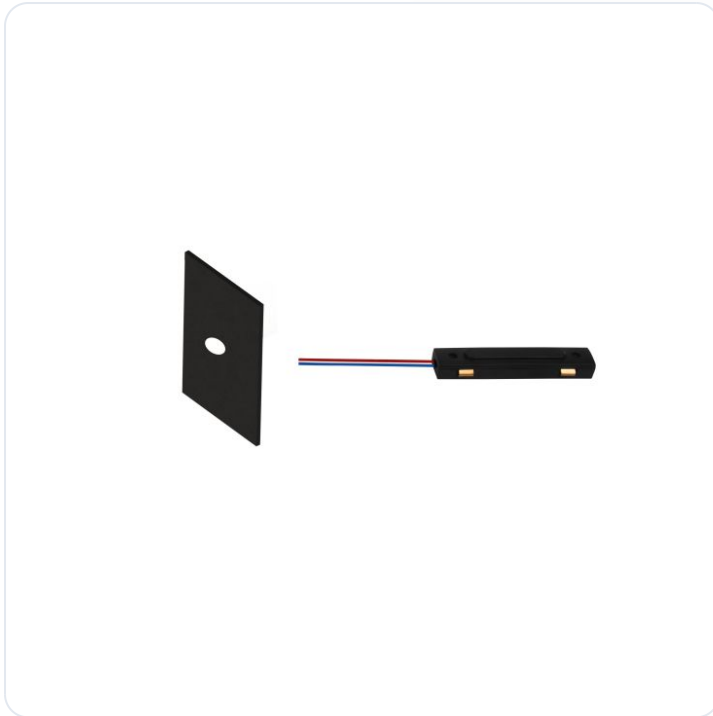

POWER CONNECTOR Integrated Pre Wired Pow

Datablad productinformatie

ADVIESPRIJS EXCL. BTW

€17.97

PRODUCTGEGEVENS

SKU: 062022381

Productpagina:

[Bekijk product op wolfs.nl](#)

POWER CONNECTOR Integrated Pre Wired Pow

Omschrijving

POWER CONNECTOR Integrated Pre Wired Power Feed Used on Magnetic Profile to Connect the Final Profile with Driver