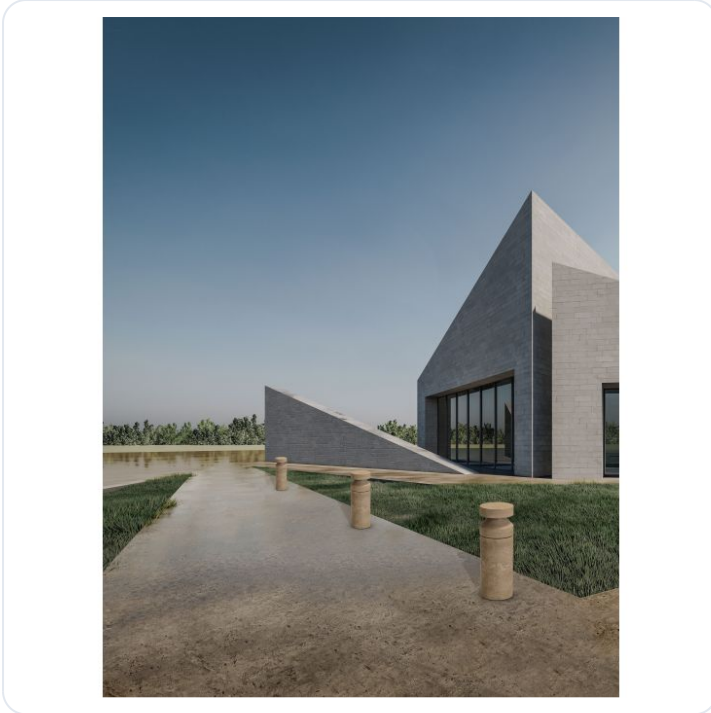

BALMA Beige White Marble Travertine LED

Datablad productinformatie

ADVIESPRIJS EXCL. BTW

1.658,03 €

PRODUCTGEGEVENS

SKU: 062131619

Productpagina:

[Bekijk product op wolfs.nl](#)

BALMA Beige White Marble Travertine LED

Omschrijving

BALMA Beige White Marble Travertine LED 21Watt 220-240Volt 981Lm IP65 3000K D:19.2 H:54 cm