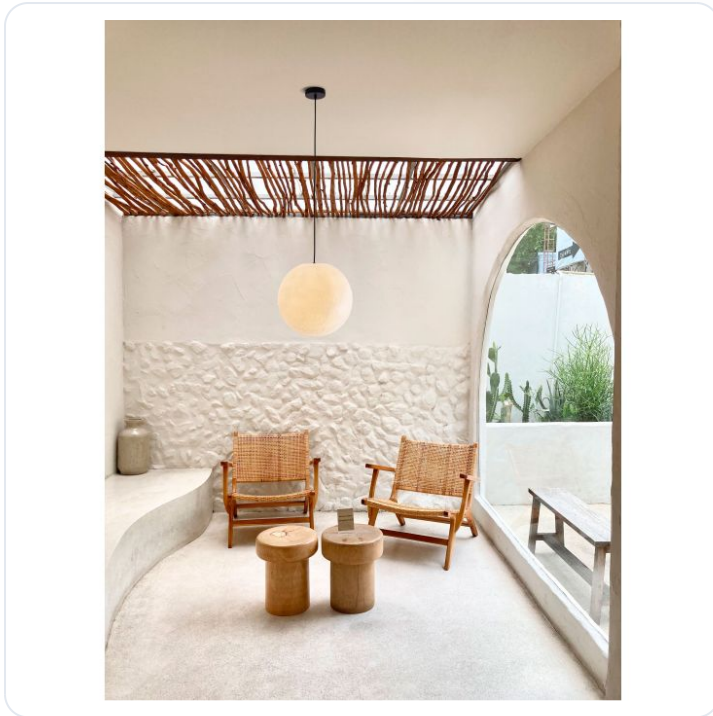

MOON White Texture Resign Black Canopy &

Datablad productinformatie

ADVIESPRIJS EXCL. BTW

143,73 €

PRODUCTGEGEVENS

SKU: 062027540

Productpagina:

[Bekijk product op wolfs.nl](#)

MOON White Texture Resign Black Canopy &

Omschrijving

Kunststof bol Moon in de kleur texture wit, Geschikt voor pendel ophanging incl. rozet. ø400mm, E27 max. 12W IP65