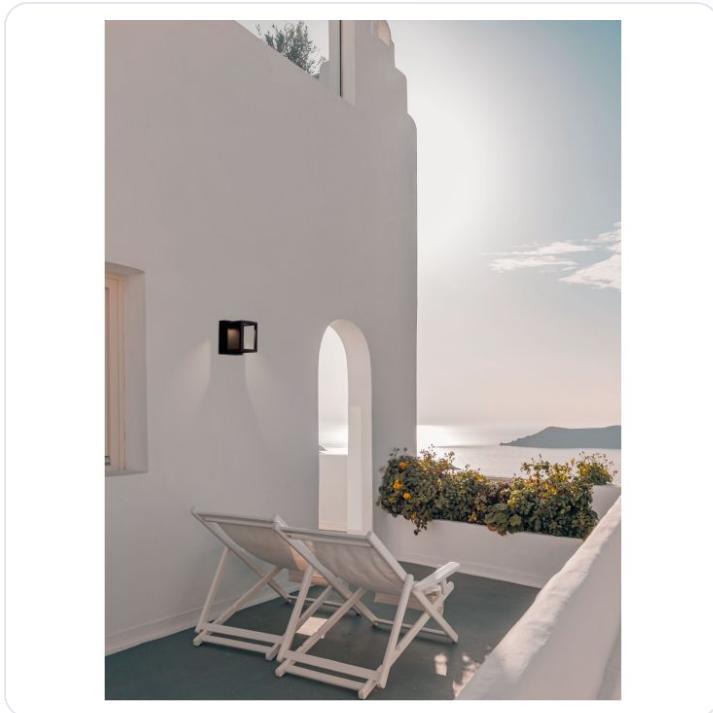

PRIVE

Datablad productinformatie

PRODUCTGEGEVENS

SKU: PRIVE-CONF

Productpagina:

[Bekijk product op wolfs.nl](#)

PRIVE