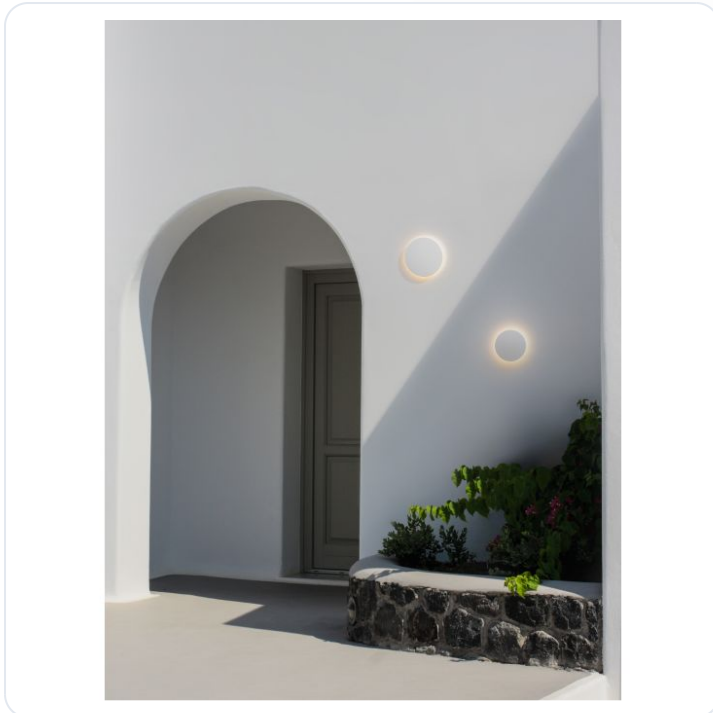

COPPER

Datablad productinformatie

PRODUCTGEGEVENS

SKU: COPPER-CONF

Productpagina:

[Bekijk product op wolfs.nl](#)

COPPER