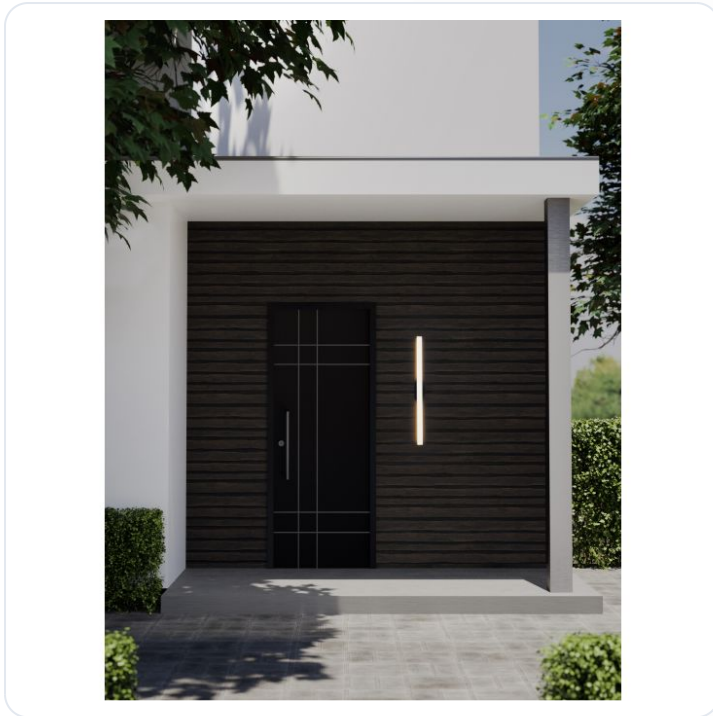

ANETH

Datablad productinformatie

PRODUCTGEGEVENS

SKU: ANETH-CONF

Productpagina:

[Bekijk product op wolfs.nl](#)

ANETH

Varianten

Foto	Naam	SKU	Adviesprijs excl. BTW
	ANETH Sandy White Aluminium LED 20Watt 2 Bekijk product	062026518	146,30 €
	ANETH Sandy Black Aluminium LED 20Watt 2 Bekijk product	062026519	146,30 €