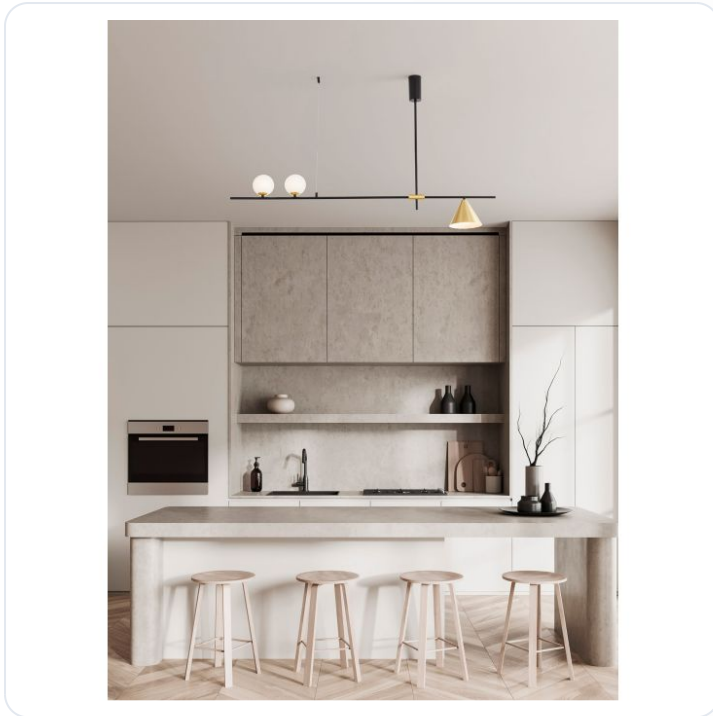

SWAY

Datablad productinformatie

PRODUCTGEGEVENS

SKU: SWAY-CONF

Productpagina:

[Bekijk product op wolfs.nl](#)

SWAY

Varianten

Foto	Naam	SKU	Adviesprijs excl. BTW
	SWAY Brass Metal & White Marble Base LED Bekijk product	062025837	74,43 €
	SWAY Brass Metal & White Marble Base LED Bekijk product	062025838	215,59 €
	SWAY Sandy Black Metal & Brass Gold LED Bekijk product	062025839	238,69 €