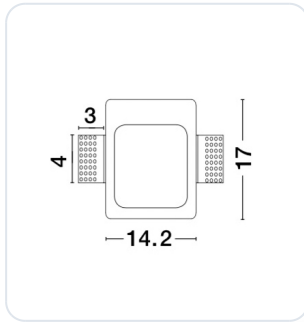

CIROCCO White Gypsum LED 1 Watt 3000K IP

Omschrijving

CIROCCO White Gypsum LED 1 Watt 3000K IP20 Driver Excluded L: 14.2 W: 4.5 H: 1.7 cm Cut Out: 14.5 x 17.3 cm

Afbeeldingen

CIROCCO | 6600801

White Gypsum
LED 1 Watt 3000K IP20
Driver Excluded
L: 14.2 W: 4.5 H: 17 cm
Cut Out: 14.5 x 17.3 cm