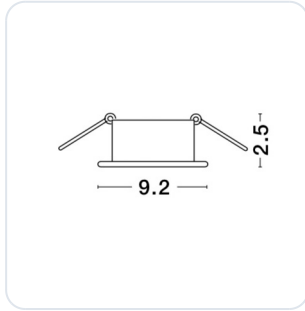

ENZO Sandy Black Aluminium Consists of 3

Omschrijving

ENZO Sandy Black Aluminium Consists of 3 Parts LED GU10 1x10 Watt IP20 220-240 Volt Bulb Excluded D: 9.2 H: 2.5 cm Cut Out: 7.8 cm

Afbeeldingen

ENZO | 834802

Sandy Black Aluminium
Consists of 3 Parts
LED GU10 1x10 Watt IP20
220-240 Volt Bulb Excluded
D: 9.2 H: 2.5 cm
Cut Out: 7.8 cm