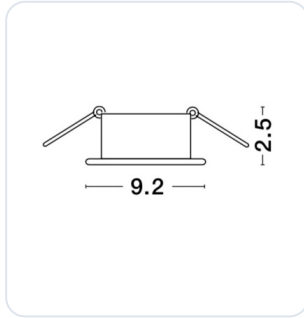

ENZO Sandy White Aluminium Consists of 3

Omschrijving

ENZO Sandy White Aluminium Consists of 3 Parts LED GU10 1x10 Watt IP20 220-240 Volt Bulb Excluded D: 9.2 H: 2.5 cm Cut Out: 7.8 cm

Afbeeldingen

ENZO | 834801

Sandy White Aluminium
Consists of 3 Parts
LED GU10 1x10 Watt IP20
220-240 Volt Bulb Excluded
D: 9.2 H: 2.5 cm
Cut Out: 7.8 cm