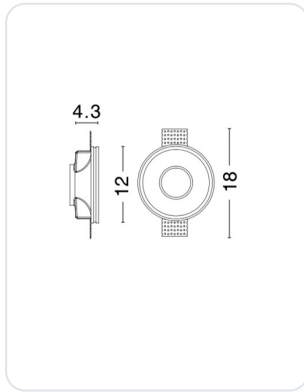

### Omschrijving

COSIMO White Gypsum Adjustable Brackets LED GU10 1x10 Watt IP20 220-240 Volt Bulb Excluded D: 12 H: 4.3 cm Cut Out: 12.5 cm

### **COSIMO** | 9879105

White Gypsum  
Adjustable Brackets  
LED GU10 1x10 Watt IP20  
220-240 Volt Bulb Excluded  
D: 12 H: 4.3 cm  
Cut Out: 12.5 cm