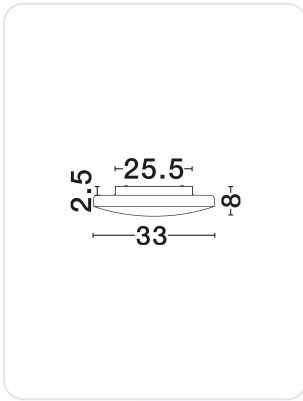

### Omschrijving

IVI Ceiling Light IP44 White Opal Glass LED E27 2x12W D:33 H:8cm

### IVI - 6100522

White Opal Glass  
White Metal  
LED E27 2x12 Watt 230 Volt  
IP44 Bulb Excluded  
D: 33 H: 8 cm